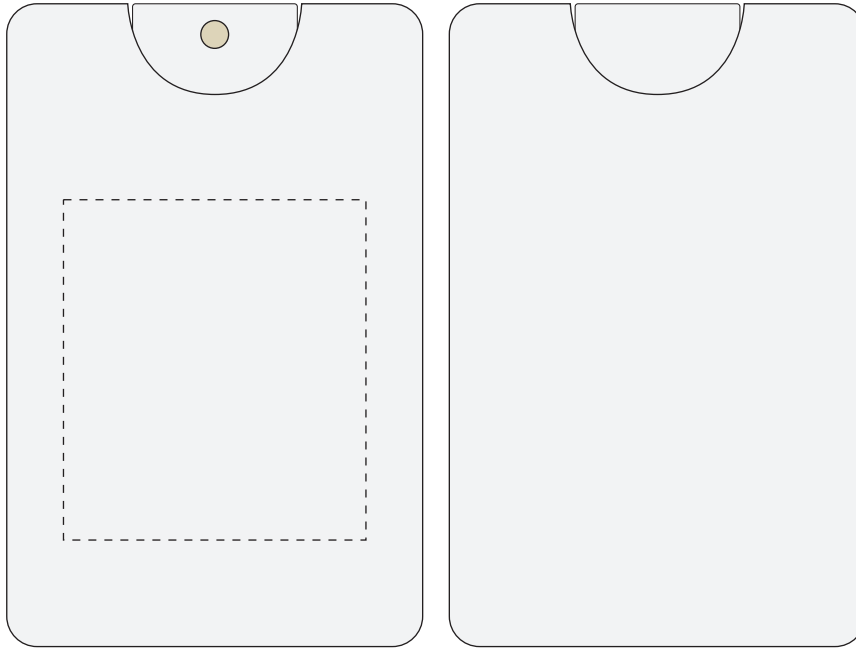

Your Ref:	Quantity:	Product Code: RC0302
Our Ref:	Version: 1	Product Colour: WHITE

PRINTING CONCERNS:**PRODUCT INFO:**

We stock this item in the following colours

**PANTONE REFERENCE(S)**
 Full colour printing

ARTWORK SCALE 100%

 ARTWORK SCALE 100%
 Digital print area: 40mm x 45mm

 Product Image for visualisation
 - colours may vary

The dashed line is to demonstrate print area and will not appear on your printed item
PLEASE NOTE: